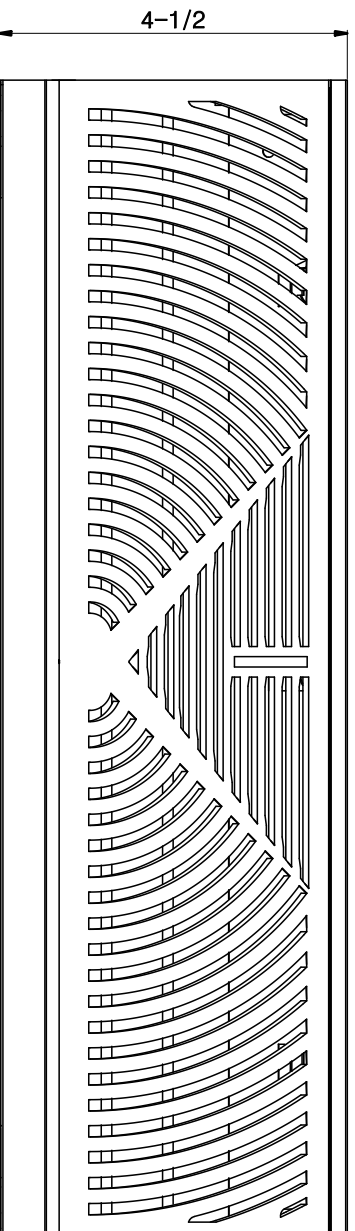

303401 Baseboard Return Air Grille

- Steel construction
- Removable faceplate for easy installation and cleaning
- Complementary return air grille for model #303301 supply
- Durable coating finish: White, Brown

303401 Available Sizes (In.)	
HEIGHT	
15	●
18	●

Drawing date: November 16, 2017