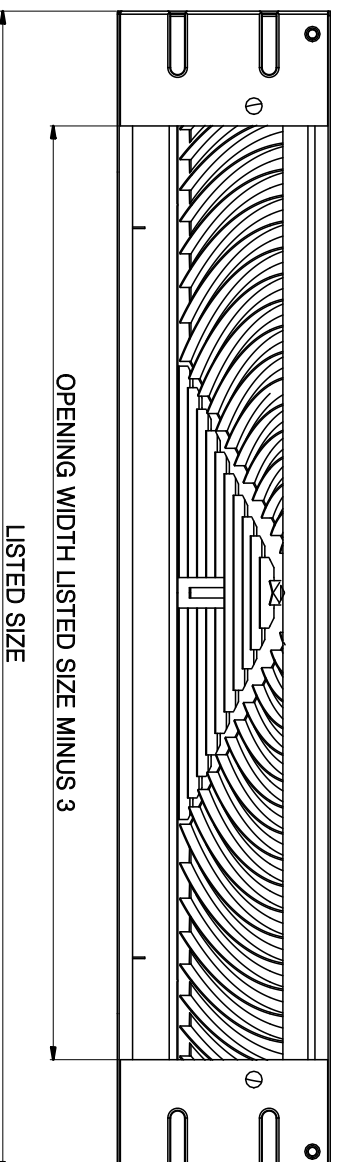

303401 Baseboard Return Air Grille

- Steel construction
- Removable faceplate for easy installation and cleaning
- Complementary return air grille for model #303301 supply
- Durable coating finish: White, Brown

303401 Available Sizes (In.)	
HEIGHT	
15	●
18	●

Drawing date: November 16, 2017