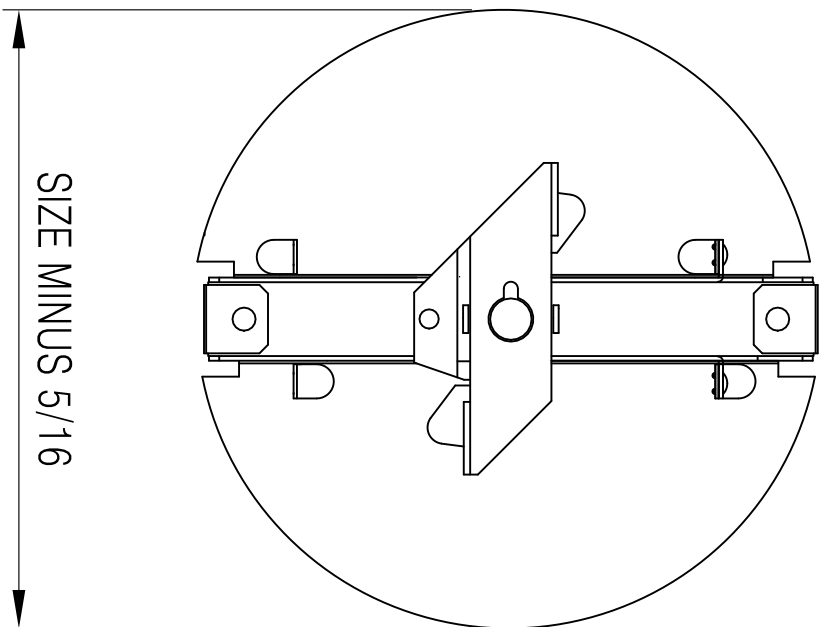

403101 Available Sizes (In.)

6" 8" 10" 12" 14"

403101 – Butterfly Damper

- Steel construction
- Adjustable butterfly damper with knob controls
- For use model 403302 collar(6"-12")
- Available size :6" – 14"
- Brown durable finish