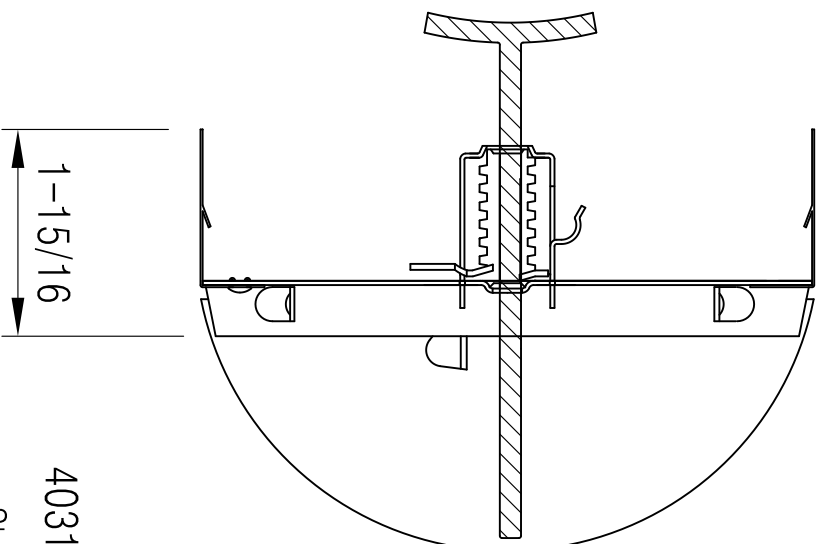

403101 Available Sizes (In.)

6" 8" 10" 12" 14"

403101 – Butterfly Damper

- Steel construction
- Adjustable butterfly damper with knob controls
- For use model 403302 collar(6"-12")
- Available size :6" – 14"
- Brown durable finish