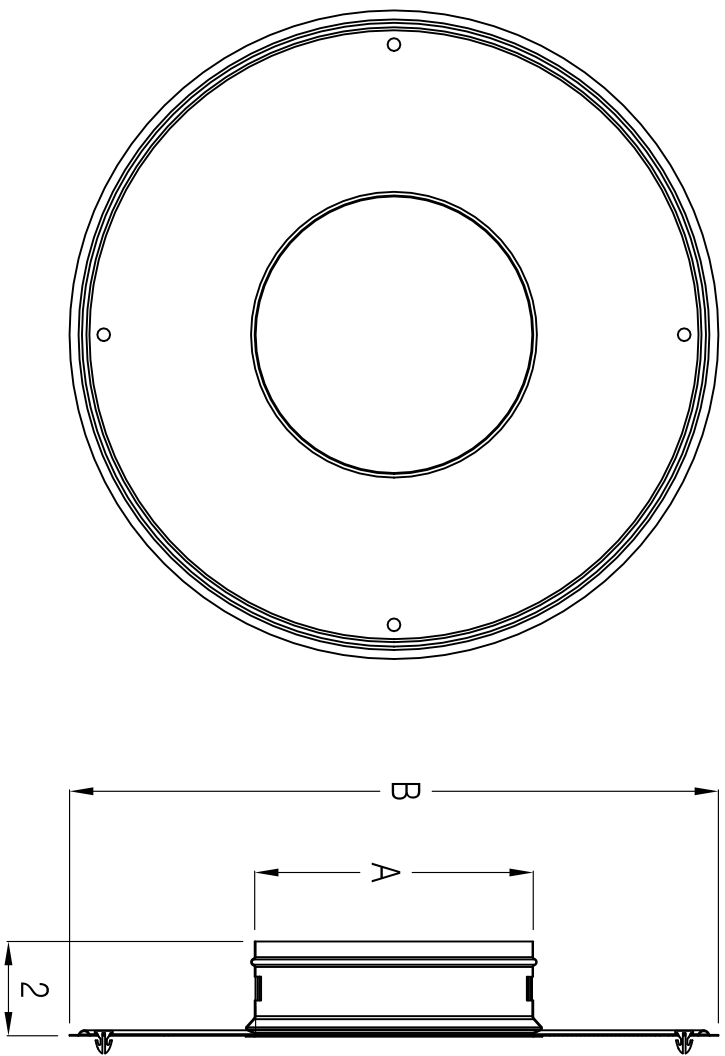

403302 Available Sizes (In.)		
	6" 8" 10" 12" 14"	
SIZE	A	B
6"	5-15/16	14"
8"	7-7/8	14"
10"	9-7/8	14"
12"	11-13/16	14"
14"	13-7/8	16"

403302 – Collar Ring

- Galvanized steel construction
- Snap-in design for easy installation
- 2" high collar with bead for flex connections
- For use with 403301 butterfly damper
- Available size :6" 8" 10" 12" 14"