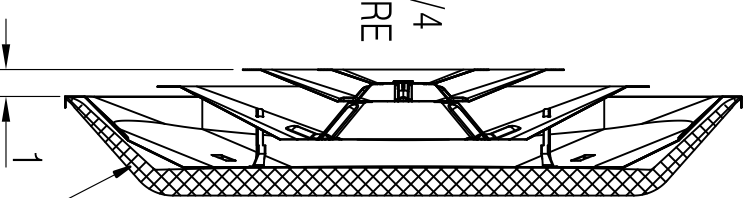

## 402603R6 – T-Bar Steel 3-Cone Fixed –Pattern Diffuser without Collar, With R6 Insulation

- Steel construction
- Use for T-bar ceiling
- Three-cone fixed core
- 360-degree air diffusion
- With R6 Insulation
- Accept model 403302 snap in collar ring (6"-14")
- Overall size 23-3/4" X 23-3/4" (24" X 24" openings)
- White durable finish

VALVE RISE

1-1/4 INCH  
FIBERGLASS  
BACK

VALVE DOWN

2-1/2

402603R6 Available Sizes (In.)
--------------------------------

Overall Size 23-3/4" X 23-3/4"
--------------------------------

6" 8" 10" 12" 14"
-------------------