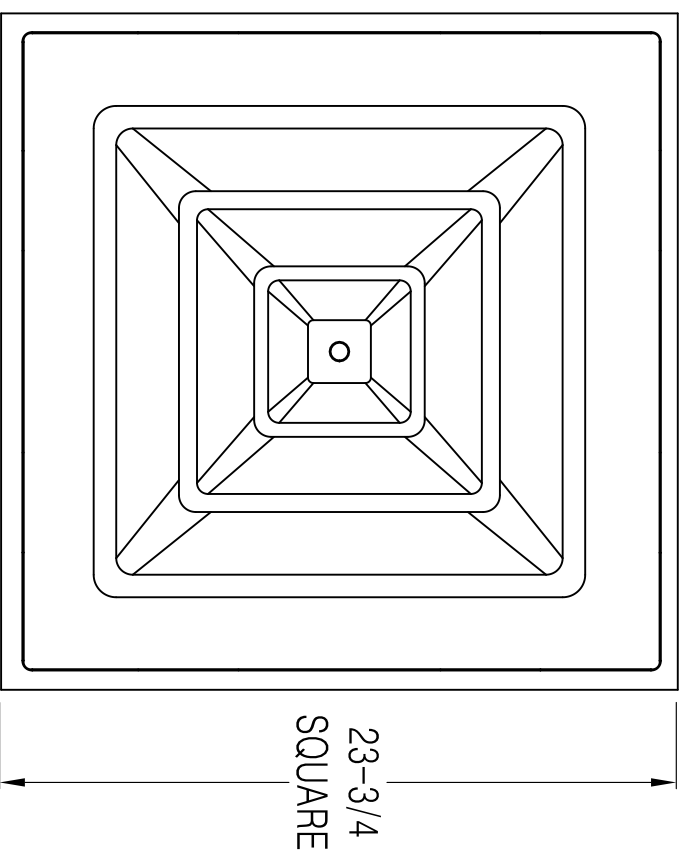

## 402603R6 – T-Bar Steel 3-Cone Fixed –Pattern Diffuser without Collar, With R6 Insulation

- Steel construction
- Use for T-bar ceiling
- Three-cone fixed core
- 360-degree air diffusion
- With R6 Insulation
- Accept model 403302 snap in collar ring (6"-14")
- Overall size 23-3/4" X 23-3/4" (24" X 24" openings)
- White durable finish

VALVE RISE

1-1/4 INCH  
FIBERGLASS  
BACK

VALVE DOWN

2-1/2

402603R6 Available Sizes (In.)
--------------------------------

Overall Size 23-3/4" X 23-3/4"
--------------------------------

6" 8" 10" 12" 14"
-------------------