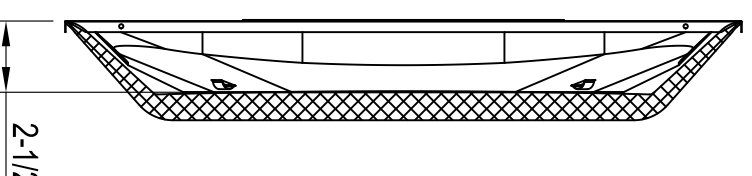

## 402603R6 – T-Bar Steel 3-Cone Fixed –Pattern Diffuser without Collar, With R6 Insulation

- Steel construction
- Use for T-bar ceiling
- Three-cone fixed core
- 360-degree air diffusion
- With R6 Insulation
- Accept model 403302 snap in collar ring (6"-14")
- Overall size 23-3/4" X 23-3/4" (24" X 24" openings)
- White durable finish

VALVE RISE

1-1/4 INCH  
FIBERGLASS  
BACK

VALVE DOWN

2-1/2

402603R6 Available Sizes (In.)
--------------------------------

Overall Size 23-3/4" X 23-3/4"
--------------------------------

6" 8" 10" 12" 14"
-------------------