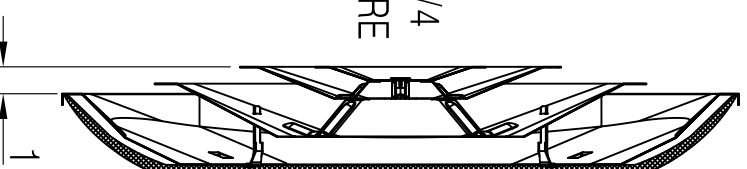

4026031 – T-Bar Steel 3-Cone Fixed –Pattern Diffuser without Collar, with Insulation

- Steel construction
- Use for T-bar ceiling
- Three-cone fixed core
- 360-degree air diffusion
- With Insulation
- Accept model 403302 snap in collar ring (6"–14")
- Overall size 23-3/4" X23-3/4" (24" X 24" openings)
- White durable finish

VALVE RISE

1/2 INCH
FOIL BACKED
FIBERGLASS
INSULATION

VALVE DOWN

4026031 Available Sizes (In.)
Overall Size 23-3/4" X23-3/4"
6" 8" 10" 12" 14"