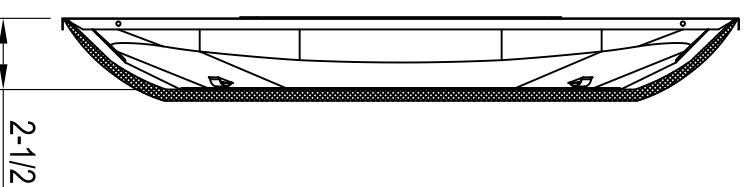

4026031 – T-Bar Steel 3-Cone Fixed –Pattern Diffuser without Collar, with Insulation

- Steel construction
- Use for T-bar ceiling
- Three-cone fixed core
- 360-degree air diffusion
- With Insulation
- Accept model 403302 snap in collar ring (6"–14")
- Overall size 23-3/4" X23-3/4" (24" X 24" openings)
- White durable finish

VALVE RISE

1/2 INCH
FOIL BACKED
FIBERGLASS
INSULATION

VALVE DOWN

4026031 Available Sizes (In.)
Overall Size 23-3/4" X23-3/4"
6" 8" 10" 12" 14"