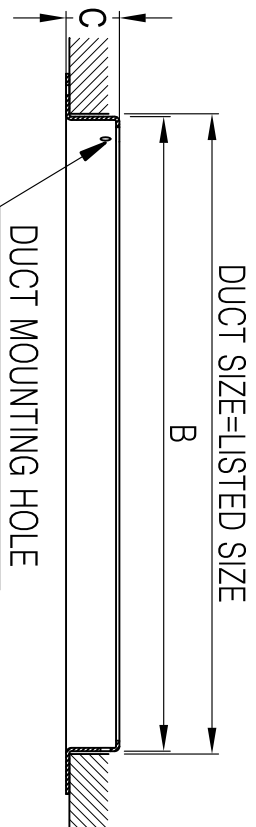

DIFFUSER MOUNTING HOLES  
 .11 DIA, 3 HOLES  
 EVENLY SPACED

SURFACE MOUNTING HOLES  
 .19 DIA, 3 HOLES  
 EVENLY SPACED

403301 Available Sizes (In.)			
Sizes	A	B	C
6"	7-1/2	5-15/16	1
8"	9-1/2	7-15/16	1
10"	11-1/2	10-15/16	1
12"	13-1/2	11-15/16	1
14"	15	13-15/16	1

### 403301 – Duct Ring

- Steel Construction
- Snap-in design easy installation
- Brown durable finish