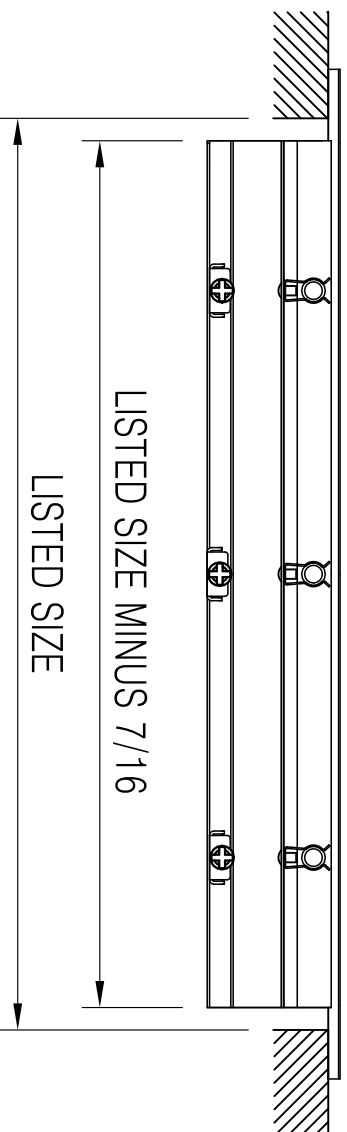

LISTED
SIZE
PLUS
1-5/16

LISTED
SIZE
MINUS
3/8

1-3/4

LISTED SIZE MINUS 7/16

LISTED SIZE

401515-Aluminum Linear Diffuser

- Extruded aluminum construction
- For sidewall or ceiling application
- Removable face for easy installation
- Fixed frame
- Maximum one-piece length 72", Width available in 4", 6", 8", 10"
- Length over 72" made in multiple units with keyways splices for even continuous lengths
- Available finish: White