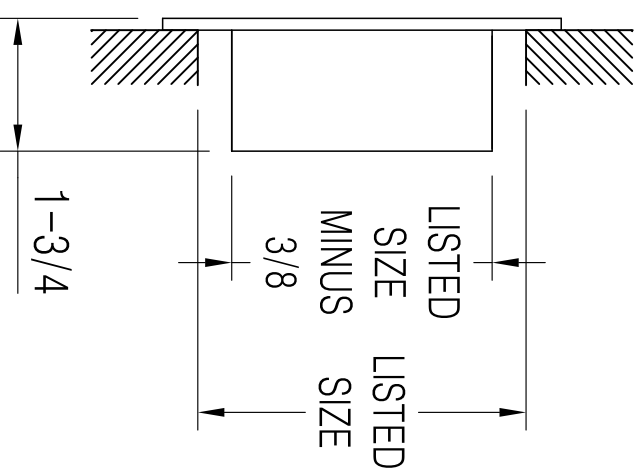

LISTED
SIZE
PLUS
1-5/16

LISTED
SIZE
MINUS
3/8

1-3/4

LISTED SIZE MINUS 7/16

LISTED SIZE

401515-Aluminum Linear Diffuser

- Extruded aluminum construction
- For sidewall or ceiling application
- Removable face for easy installation
- Fixed frame
- Maximum one-piece length 72", Width available in 4", 6", 8", 10"
- Length over 72" made in multiple units with keyways splices for even continuous lengths
- Available finish: White