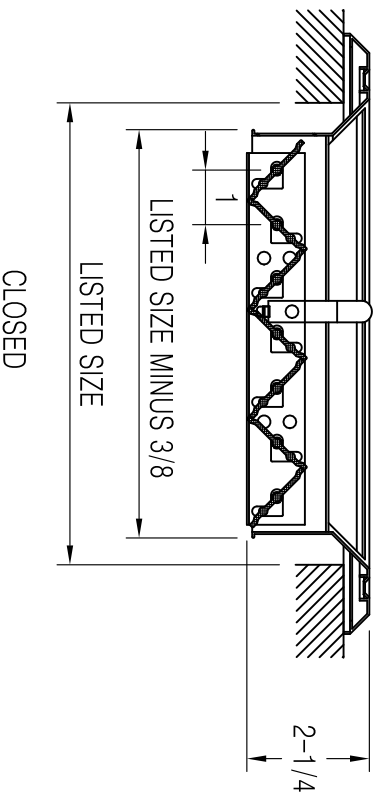

402101 Available Sizes (In.)		WIDTH				
		6	8	10	12	14
HT	6	●				
	8		●			
	10			●		
	12				●	
	14					●

402101 – Aluminum Square Ceiling Diffuser 1–Way

- Extruded aluminum construction
- For sidewall or ceiling application
- One–way air deflection
- Opposed–blade damper
- Inconspicuous fingertip lever for air volume control
- Durable coating
- Available finish: White