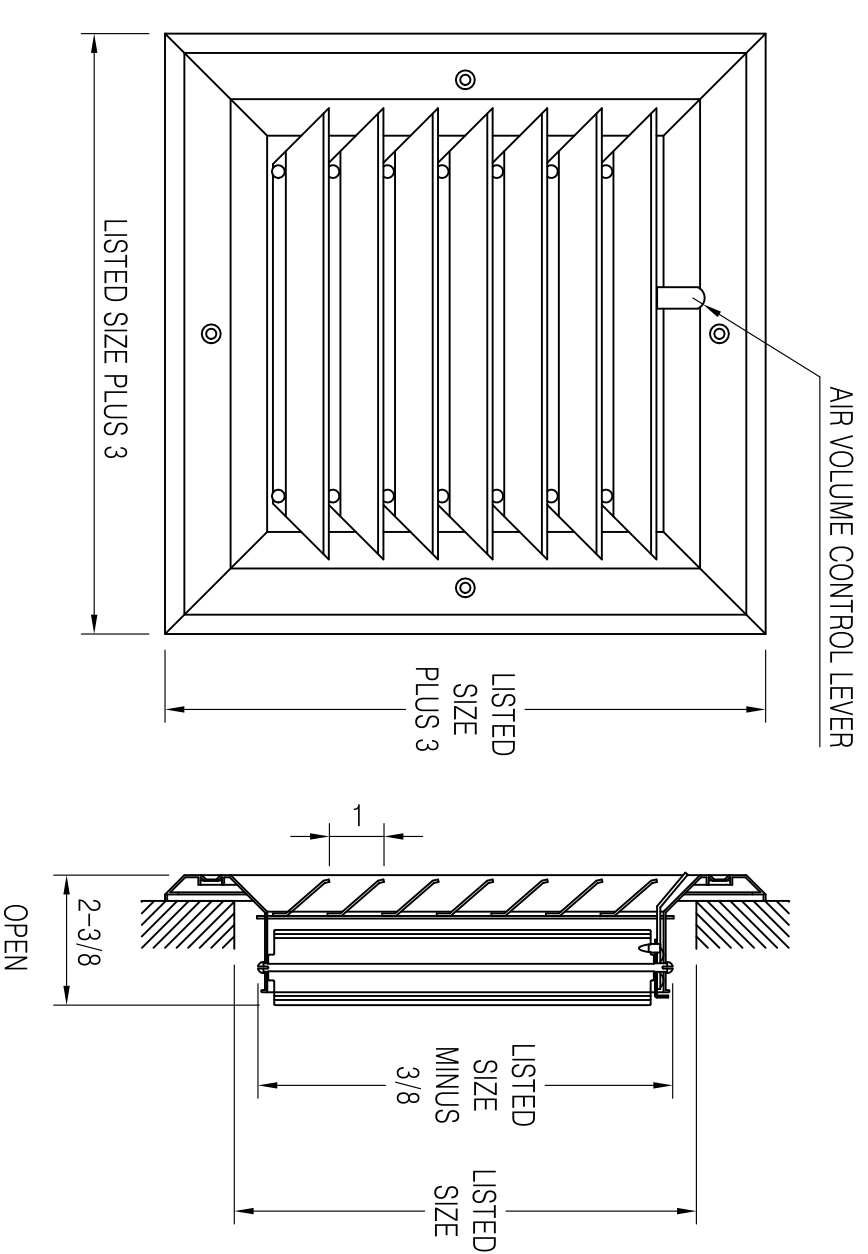

402101 Available Sizes (In.)		WIDTH				
		6	8	10	12	14
HT	6	●				
	8		●			
	10			●		
	12				●	
	14					●

402101 – Aluminum Square Ceiling Diffuser 1–Way

- Extruded aluminum construction
- For sidewall or ceiling application
- One–way air deflection
- Opposed–blade damper
- Inconspicuous fingertip lever for air volume control
- Durable coating
- Available finish: White