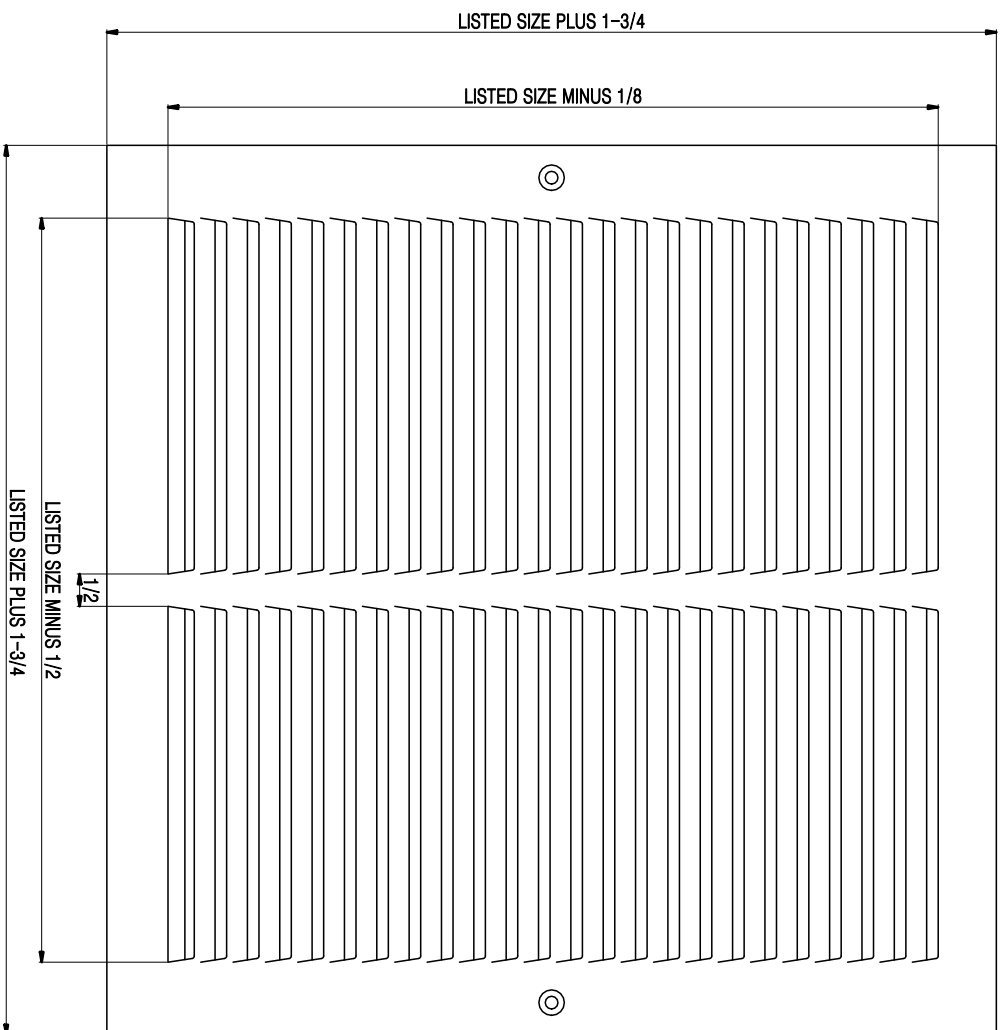

### 303201 Baseboard Return Air Grille

- One-piece steel construction
- 7/8" projection
- 1/2" space fins
- Durable coating finish: White

		303201 Available Sizes (In.)									
HT	HEIGHT										
	10	12	14	16	20	24	30	36			
6	●	●	●	●	●	●	●	●			
8			●	●	●	●	●	●			
10			●			●	●	●			
12						●	●	●	●	●	

Drawing date: November 16, 2017