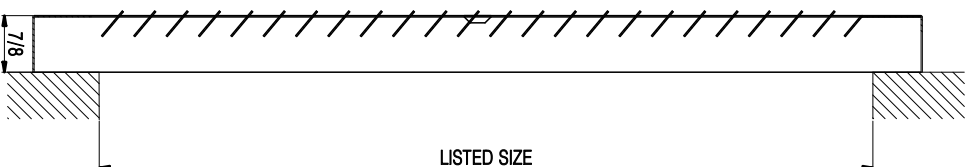

### 303201 Baseboard Return Air Grille

- One-piece steel construction
- 7/8" projection
- 1/2" space fins
- Durable coating finish: White

		303201 Available Sizes (In.)									
HT	HEIGHT										
	10	12	14	16	20	24	30	36			
6	●	●	●	●	●	●	●	●			
8			●	●	●	●	●	●			
10			●			●	●	●			
12						●	●	●	●	●	