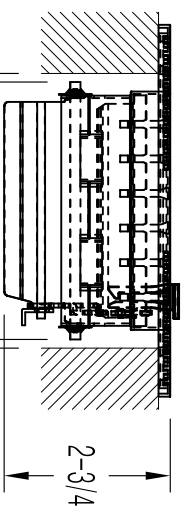

LISTED SIZE PLUS 1-3/8

LISTED SIZE PLUS 1-3/8 (2")  
LISTED SIZE PLUS 1-3/8(≥4")

OPEN

404102 Available Sizes (in.)		
WIDTH	HEIGHT	
	10	12
2	●	●
4	●	●
6	●	●

LISTED SIZE MINUS 3/8

LISTED SIZE

LISTED SIZE MINUS 1/4

LISTED SIZE  
(2-1/4 WIDTH  
FOR LIST 2)

CLOSED

2-3/4

## 404102 Vertical Aluminum Floor Diffuser

- Extruded aluminum construction
- Corrosion-resistant, high strength
- Heavy cross-bracing at strategic intervals
- Multi-shutter for adjustable air pattern
- Nylon slide valve operators
- Durable coating or satin-anodized
- Available finish: White, Brown, Grey or customized