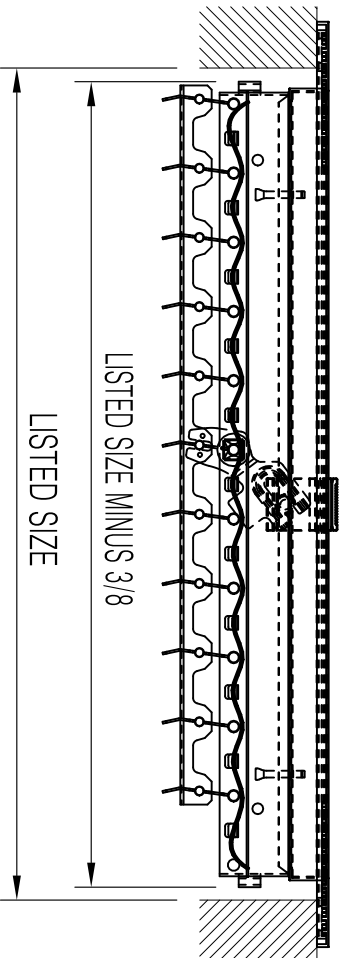

LISTED SIZE PLUS 1-3/8

LISTED SIZE PLUS 1-3/8 (2")  
LISTED SIZE PLUS 1-3/8(≥4")

OPEN

404102 Available Sizes (in.)		
WIDTH	HEIGHT	
	10	12
2	●	●
4	●	●
6	●	●

LISTED SIZE MINUS 3/8

LISTED SIZE

LISTED SIZE MINUS 1/4

LISTED SIZE  
(2-1/4 WIDTH  
FOR LIST 2)

CLOSED

2-3/4

## 404102 Vertical Aluminum Floor Diffuser

- Extruded aluminum construction
- Corrosion-resistant, high strength
- Heavy cross-bracing at strategic intervals
- Multi-shutter for adjustable air pattern
- Nylon slide valve operators
- Durable coating or satin-anodized
- Available finish: White, Brown, Grey or customized