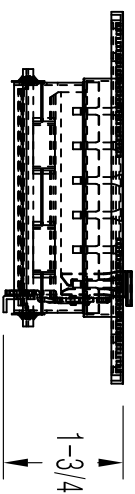

LISTED SIZE PLUS 1-3/8

LISTED SIZE PLUS 1-3/8 (2")  
LISTED SIZE PLUS 1-3/8(≥4")

OPEN

404102 Available Sizes (in.)		
WIDTH	HEIGHT	
	10	12
2	●	●
4	●	●
6	●	●

LISTED SIZE MINUS 3/8

LISTED SIZE

LISTED SIZE MINUS 1/4

LISTED SIZE  
(2-1/4 WIDTH  
FOR LIST 2)

CLOSED

2-3/4

## 404102 Vertical Aluminum Floor Diffuser

- Extruded aluminum construction
- Corrosion-resistant, high strength
- Heavy cross-bracing at strategic intervals
- Multi-shutter for adjustable air pattern
- Nylon slide valve operators
- Durable coating or satin-anodized
- Available finish: White, Brown, Grey or customized