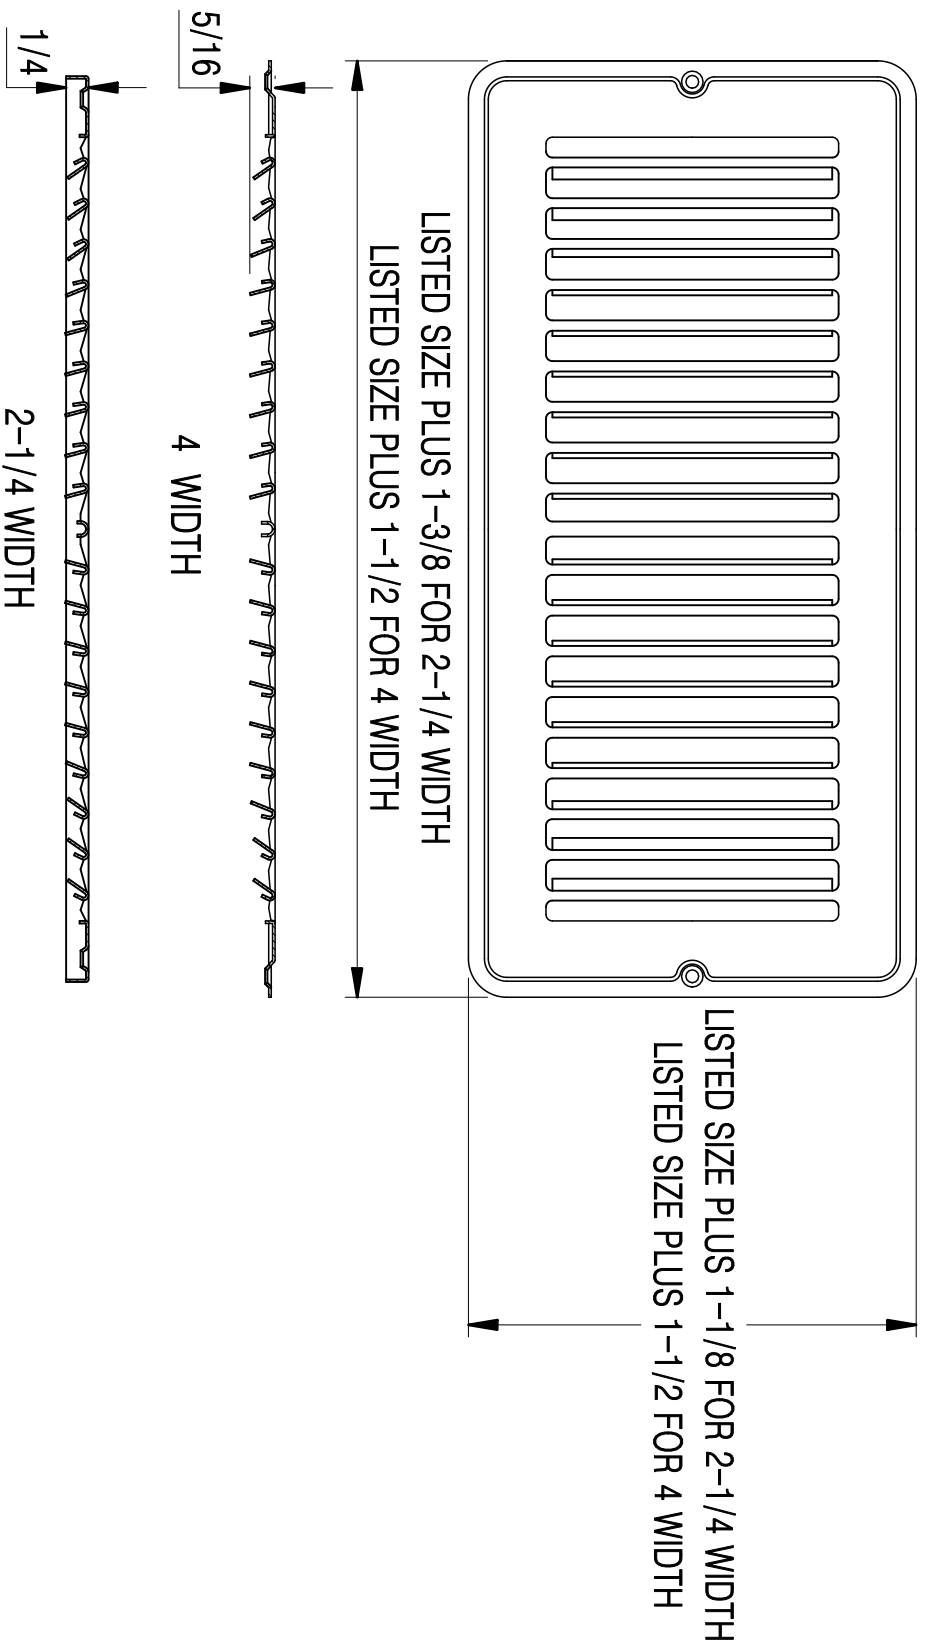

# 301201 Toe Space Grille

- Steel construction
- Stamped faceplate
- Multi-angle rolled fins
- Matching color screws included
- Dual-coating
- Available Finish: White and Brown

301201 Available Sizes (In.)			
	HEIGHT		
WIDTH	10	12	14
2	●	●	●
4	●	●	●

Drawing date: November 14, 2017